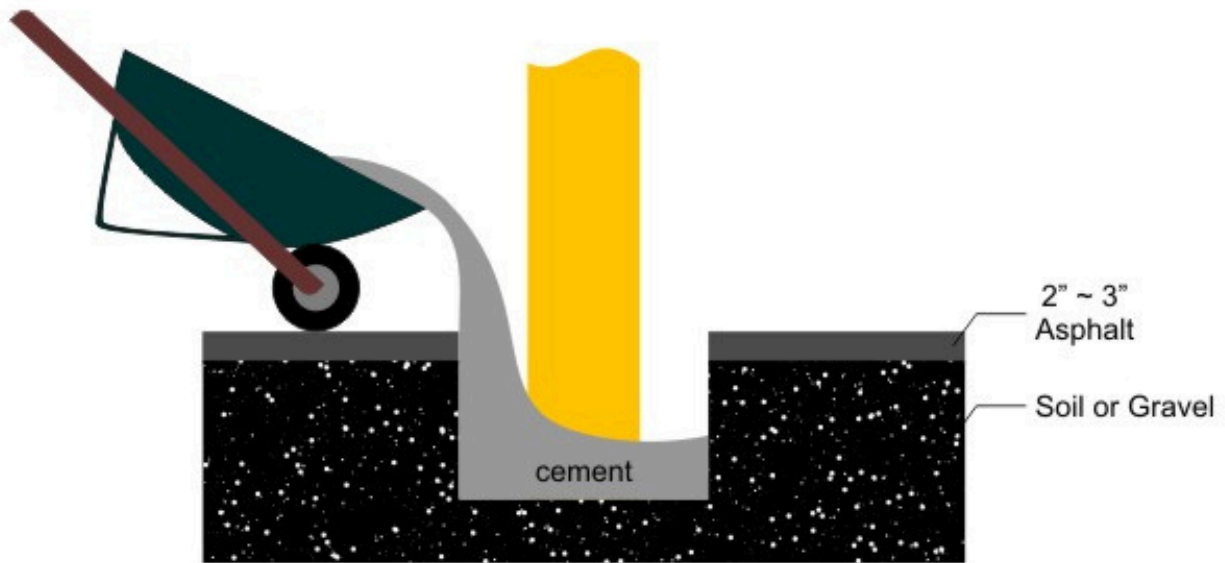

SPECIFICATION SHEET

Product: Bollard Root Installation