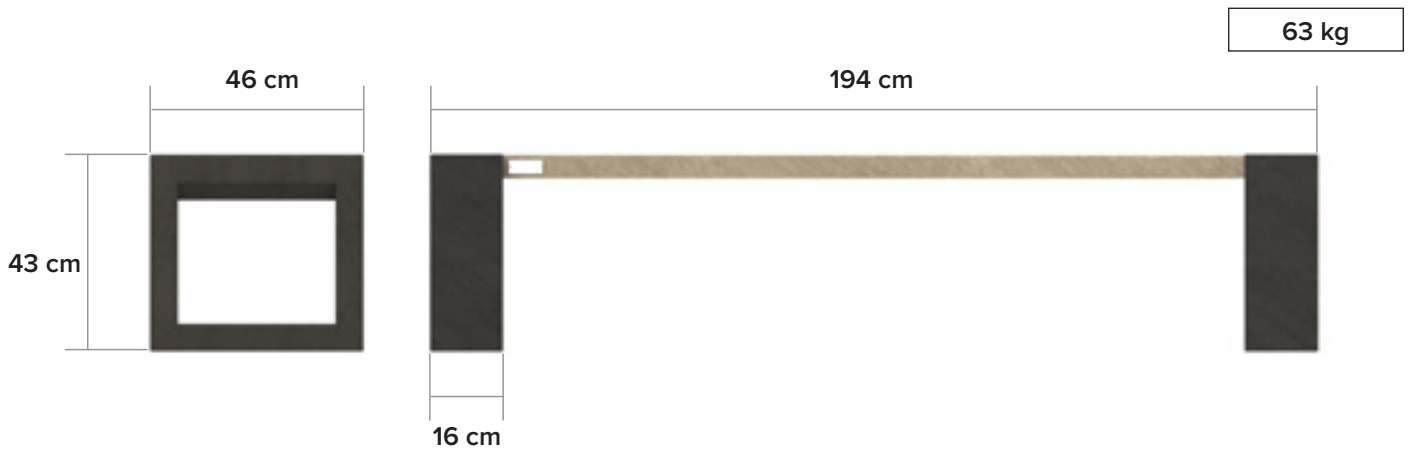

SPEEDY STREET
SOLUTIONS LTD.

Ponti Bench

Collection of matching seating elements

measurements

Boards

Legs

- Quartz Brown
- Ural Black
- Sand Beige
- Ural Black

main advantages