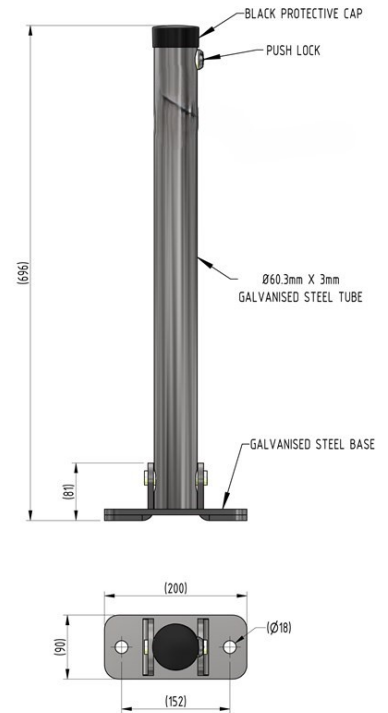

Fold Down Post Bolt Down

The hinged parking post is a highly durable and reliable solution for reserving individual parking spaces, widely used across Britain. Its robust design ensures consistent availability of the designated parking space. The post features a reflective, high-visibility label to enhance its visibility at all times..

Dimensions:

- Height: 695mm
- Diameter: 60mm
- Clearance 110mm

Speedy Street Solutions Ltd., 3 Westfield House, Millfield Lane, York, YO26 6GA

All dimensions are in millimeters, weights in kilograms and capacities in litres, are approximate and do not form any part of the contract. All prices are guide prices only and should be used for estimating purposes only. Speedy Street Solutions Limited reserve the right to change the design, specification or price of any item sold at any time.